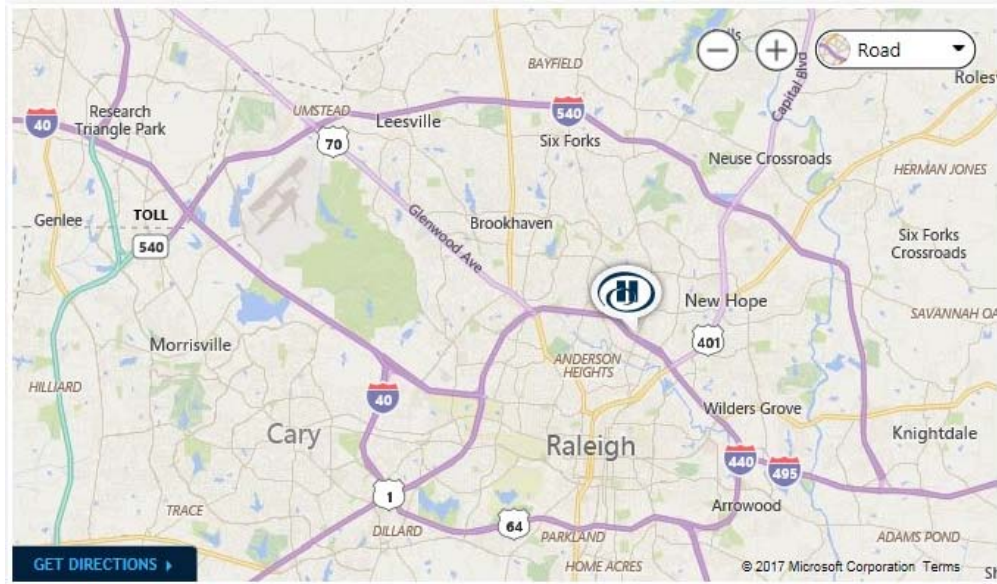

Hilton North Raleigh/Midtown
October 13-15, 2017
3415 Wake Forest Road
Raleigh, NC 27609
919-872-2323

HOW TO GET HERE

From the Airport

Raleigh-Durham International Airport

DIRECTIONS

Take the I-40 east, to Wade Ave. exit 289 to I-440 EAST Rocky Mount to Exit 10 for Wake Forest Rd. Make a left at the exit ramp the hotel is 1/4 mile north on the left.

Distance from Hotel:
16 mi.

Drive Time:
20 min.

Type	Typical Minimum Charge
Courtesy Bus	phone in baggage area
Taxi	35.00 USD

GET TURN-BY-TURN DIRECTIONS

Piedmont Triad International Airport

DIRECTIONS

I 85 east to I-40 east, to Wade Ave. exit 289 to I-440 EAST Rocky Mount to Exit 10 for Wake Forest Rd. Make a left at the exit ramp the hotel is 1/4 mile north on the left.

Distance from Hotel:
55 mi.

Drive Time:
1 hr.

GET TURN-BY-TURN DIRECTIONS

Fayetteville Regional/Grannis Field

DIRECTIONS

Take Airport Rd to Hwy 301 north then hwy 87401 north. Follow 401N to Raleigh then take I 440 North to exit #10, Wake Forest Road. At the bottom of the exit ramp make a right turn onto Wake Forest Road. Hotel is 2 blocks on the left

Distance from Hotel:
66 mi.

Drive Time:
1.5 hr.